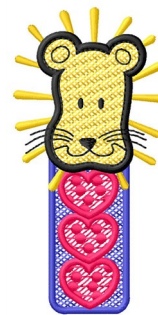

**Name:** Lion Hearts Machine Embroidery Design

**SKU:** GSD01-FSL548R

**Brand:** Grand Slam Designs

**Unique Colors:** 13 (4 color Stops)

## Unique Colors

	Color Name (Color Code)	Manufacturer - Type
	Super White (1001) [No Color Selected]	madeira - rayon
	Dusty Lilac (1263) [No Color Selected]	madeira - rayon
	Crocus (286)	Exquisite - Polyester 1000m