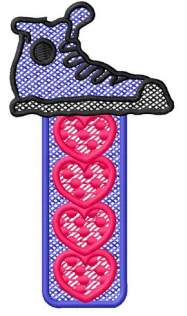

Name: High Top Hearts

SKU: GSD01-FSL545R

Brand: Grand Slam Designs

Unique Colors: 13 (4 color Stops)

Unique Colors

| | Color Name (Color Code) | Manufacturer - Type |
|--|--|-----------------------------|
| | Super White (1001) [No Color Selected] | madeira - rayon |
| | Dusty Lilac (1263) [No Color Selected] | madeira - rayon |
| | Crocus (286) | Exquisite - Polyester 1000m |

Complete Color Sequence

| # | | Color Name (Color Code) | Manufacturer - Type |
|---|---|--|--------------------------------|
| 1 |  | Super White (1001) [No Color Selected] | madeira - rayon |
| 2 |  | Super White (1001) [No Color Selected] | madeira - rayon |
| 3 |  | Crocus (286) | Exquisite - Polyester 1000m |