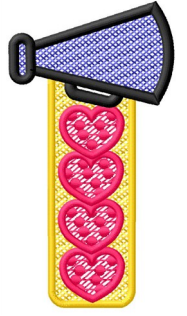

Name: Cheer Megaphone

SKU: GSD01-FSL542R

Brand: Grand Slam Designs

Unique Colors: 13 (4 color Stops)

Unique Colors

	Color Name (Color Code)	Manufacturer - Type
	Super White (1001) [No Color Selected]	madeira - rayon
	Dusty Lilac (1263) [No Color Selected]	madeira - rayon
	Crocus (286)	Exquisite - Polyester 1000m

Complete Color Sequence

#		Color Name (Color Code)	Manufacturer - Type
1		Super White (1001) [No Color Selected]	madeira - rayon
2		Super White (1001) [No Color Selected]	madeira - rayon
3		Crocus (286)	Exquisite - Polyester 1000m