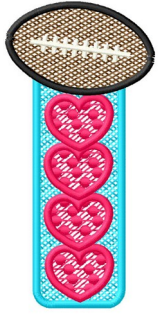

Name: Football Hearts

SKU: GSD01-FSL541R

Brand: Grand Slam Designs

Unique Colors: 13 (5 color Stops)

Unique Colors

	Color Name (Color Code)	Manufacturer - Type
	Super White (1001) [No Color Selected]	madeira - rayon
	Dusty Lilac (1263) [No Color Selected]	madeira - rayon
	Crocus (286)	Exquisite - Polyester 1000m

Complete Color Sequence

#		Color Name (Color Code)	Manufacturer - Type
1		Super White (1001) [No Color Selected]	madeira - rayon
2		Super White (1001) [No Color Selected]	madeira - rayon
3		Crocus (286)	Exquisite - Polyester 1000m