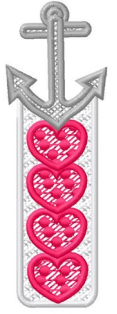

Name: Anchor Hearts

SKU: GSD01-FSL531R

Brand: Grand Slam Designs

Unique Colors: 13 (3 color Stops)

Unique Colors

	Color Name (Color Code)	Manufacturer - Type
	Super White (1001) [No Color Selected]	madeira - rayon
	Dusty Lilac (1263) [No Color Selected]	madeira - rayon
	Crocus (286)	Exquisite - Polyester 1000m

Complete Color Sequence

#		Color Name (Color Code)	Manufacturer - Type
1		Super White (1001) [No Color Selected]	madeira - rayon
2		Super White (1001) [No Color Selected]	madeira - rayon
3		Crocus (286)	Exquisite - Polyester 1000m