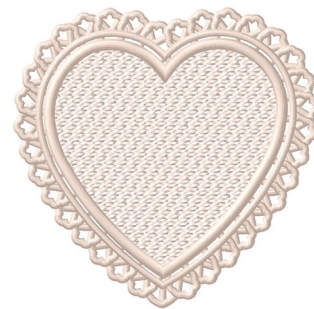

Name: FSL Heart Machine Embroidery Design

SKU: GSD01-FSL523R

Brand: Grand Slam Designs

Unique Colors: 13 (1 color Stops)

Unique Colors

	Color Name (Color Code)	Manufacturer - Type
	Super White (1001) [No Color Selected]	madeira - rayon
	Dusty Lilac (1263) [No Color Selected]	madeira - rayon
	Crocus (286)	Exquisite - Polyester 1000m

Complete Color Sequence

#		Color Name (Color Code)	Manufacturer - Type
1		Super White (1001) [No Color Selected]	madeira - rayon
2		Super White (1001) [No Color Selected]	madeira - rayon
3		Crocus (286)	Exquisite - Polyester 1000m