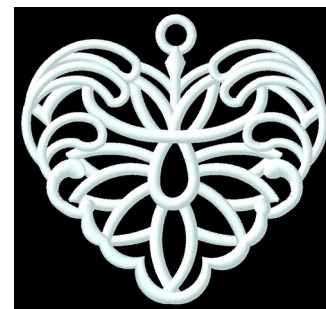

Name: FSL Fancy Heart Ornament Machine
Embroidery Design

SKU: GSD01-FSL522R

Brand: Grand Slam Designs

Unique Colors: 13 (1 color Stops)

Unique Colors

	Color Name (Color Code)	Manufacturer - Type
	Super White (1001) [No Color Selected]	madeira - rayon
	Dusty Lilac (1263) [No Color Selected]	madeira - rayon
	Crocus (286)	Exquisite - Polyester 1000m

Complete Color Sequence

#		Color Name (Color Code)	Manufacturer - Type
1		Super White (1001) [No Color Selected]	madeira - rayon
2		Super White (1001) [No Color Selected]	madeira - rayon
3		Crocus (286)	Exquisite - Polyester 1000m