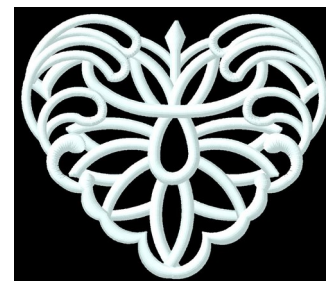

Name: FSL Fancy Heart Machine Embroidery Design

SKU: GSD01-FSL521R

Brand: Grand Slam Designs

Unique Colors: 13 (1 color Stops)

Unique Colors

	Color Name (Color Code)	Manufacturer - Type
	Super White (1001) [No Color Selected]	madeira - rayon
	Dusty Lilac (1263) [No Color Selected]	madeira - rayon
	Crocus (286)	Exquisite - Polyester 1000m

Complete Color Sequence

#		Color Name (Color Code)	Manufacturer - Type
1		Super White (1001) [No Color Selected]	madeira - rayon
2		Super White (1001) [No Color Selected]	madeira - rayon
3		Crocus (286)	Exquisite - Polyester 1000m