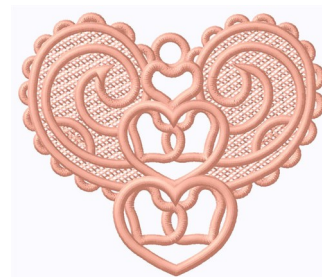

Name: FSL Swirl Heart Ornament Machine
Embroidery Design

SKU: GSD01-FSL520R

Brand: Grand Slam Designs

Unique Colors: 13 (1 color Stops)

Unique Colors

	Color Name (Color Code)	Manufacturer - Type
	Super White (1001) [No Color Selected]	madeira - rayon
	Dusty Lilac (1263) [No Color Selected]	madeira - rayon
	Crocus (286)	Exquisite - Polyester 1000m

Complete Color Sequence

#		Color Name (Color Code)	Manufacturer - Type
1		Super White (1001) [No Color Selected]	madeira - rayon
2		Super White (1001) [No Color Selected]	madeira - rayon
3		Crocus (286)	Exquisite - Polyester 1000m