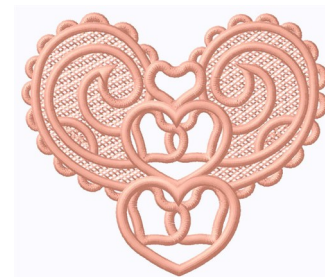

Name: FSL Swirl Heart Machine Embroidery Design

SKU: GSD01-FSL519R

Brand: Grand Slam Designs

Unique Colors: 13 (1 color Stops)

Unique Colors

	Color Name (Color Code)	Manufacturer - Type
	Super White (1001) [No Color Selected]	madeira - rayon
	Dusty Lilac (1263) [No Color Selected]	madeira - rayon
	Crocus (286)	Exquisite - Polyester 1000m

Complete Color Sequence

#		Color Name (Color Code)	Manufacturer - Type
1		Super White (1001) [No Color Selected]	madeira - rayon
2		Super White (1001) [No Color Selected]	madeira - rayon
3		Crocus (286)	Exquisite - Polyester 1000m