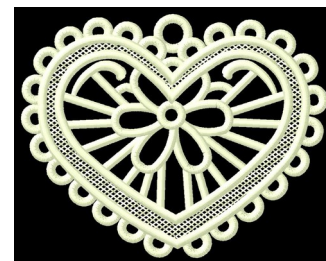

Name: FSL Heart Ornament Machine
Embroidery Design

SKU: GSD01-FSL516R

Brand: Grand Slam Designs

Unique Colors: 13 (1 color Stops)

Unique Colors

	Color Name (Color Code)	Manufacturer - Type
	Super White (1001) [No Color Selected]	madeira - rayon
	Dusty Lilac (1263) [No Color Selected]	madeira - rayon
	Crocus (286)	Exquisite - Polyester 1000m

Complete Color Sequence

#		Color Name (Color Code)	Manufacturer - Type
1		Super White (1001) [No Color Selected]	madeira - rayon
2		Super White (1001) [No Color Selected]	madeira - rayon
3		Crocus (286)	Exquisite - Polyester 1000m