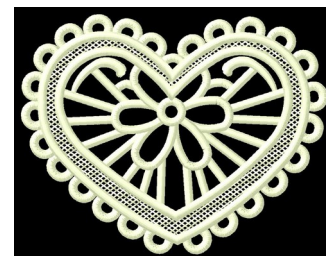

**Name:** FSL Heart with Flower Machine  
Embroidery Design

**SKU:** GSD01-FSL515R

**Brand:** Grand Slam Designs

**Unique Colors:** 13 (1 color Stops)

## Unique Colors

	<b>Color Name (Color Code)</b>	<b>Manufacturer - Type</b>
	Super White (1001) [No Color Selected]	madeira - rayon
	Dusty Lilac (1263) [No Color Selected]	madeira - rayon
	Crocus (286)	Exquisite - Polyester 1000m

# Complete Color Sequence

#		Color Name (Color Code)	Manufacturer - Type
1		Super White (1001) [No Color Selected]	madeira - rayon
2		Super White (1001) [No Color Selected]	madeira - rayon
3		Crocus (286)	Exquisite - Polyester 1000m