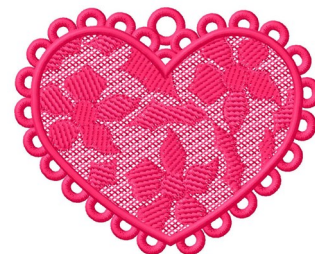

Name: FSL Floral Heart Ornament Machine
Embroidery Design

SKU: GSD01-FSL514R

Brand: Grand Slam Designs

Unique Colors: 13 (1 color Stops)

Unique Colors

	Color Name (Color Code)	Manufacturer - Type
	Super White (1001) [No Color Selected]	madeira - rayon
	Dusty Lilac (1263) [No Color Selected]	madeira - rayon
	Crocus (286)	Exquisite - Polyester 1000m

Complete Color Sequence

#		Color Name (Color Code)	Manufacturer - Type
1		Super White (1001) [No Color Selected]	madeira - rayon
2		Super White (1001) [No Color Selected]	madeira - rayon
3		Crocus (286)	Exquisite - Polyester 1000m