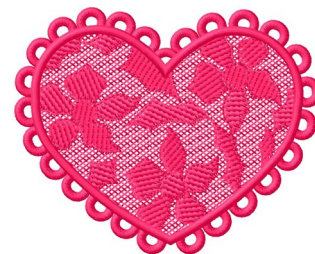

Name: FSL Floral Heart

SKU: GSD01-FSL513R

Brand: Grand Slam Designs

Unique Colors: 13 (1 color Stops)

Unique Colors

	Color Name (Color Code)	Manufacturer - Type
	Super White (1001) [No Color Selected]	madeira - rayon
	Dusty Lilac (1263) [No Color Selected]	madeira - rayon
	Crocus (286)	Exquisite - Polyester 1000m

Complete Color Sequence

#		Color Name (Color Code)	Manufacturer - Type
1		Super White (1001) [No Color Selected]	madeira - rayon
2		Super White (1001) [No Color Selected]	madeira - rayon
3		Crocus (286)	Exquisite - Polyester 1000m