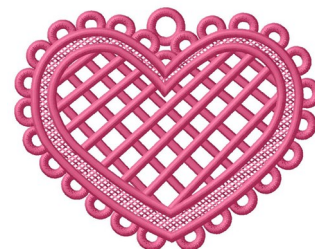

Name: FSL Cross Hatch Ornament

SKU: GSD01-FSL510R

Brand: Grand Slam Designs

Unique Colors: 13 (1 color Stops)

Unique Colors

	Color Name (Color Code)	Manufacturer - Type
	Super White (1001) [No Color Selected]	madeira - rayon
	Dusty Lilac (1263) [No Color Selected]	madeira - rayon
	Crocus (286)	Exquisite - Polyester 1000m

Complete Color Sequence

#		Color Name (Color Code)	Manufacturer - Type
1		Super White (1001) [No Color Selected]	madeira - rayon
2		Super White (1001) [No Color Selected]	madeira - rayon
3		Crocus (286)	Exquisite - Polyester 1000m