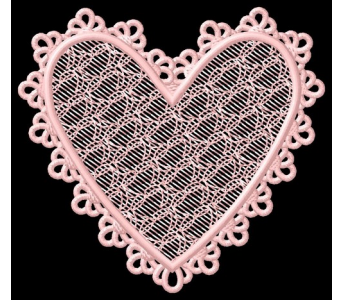

Name: FSL Lacy Heart

SKU: GSD01-FSL505R

Brand: Grand Slam Designs

Unique Colors: 13 (1 color Stops)

Unique Colors

	Color Name (Color Code)	Manufacturer - Type
	Super White (1001) [No Color Selected]	madeira - rayon
	Dusty Lilac (1263) [No Color Selected]	madeira - rayon
	Crocus (286)	Exquisite - Polyester 1000m

Complete Color Sequence

#		Color Name (Color Code)	Manufacturer - Type
1		Super White (1001) [No Color Selected]	madeira - rayon
2		Super White (1001) [No Color Selected]	madeira - rayon
3		Crocus (286)	Exquisite - Polyester 1000m