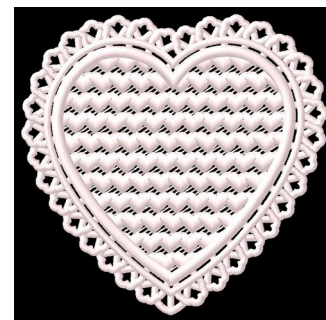

Name: FSL Fancy Heart Machine Embroidery Design

SKU: GSD01-FSL503R

Brand: Grand Slam Designs

Unique Colors: 13 (1 color Stops)

Unique Colors

	Color Name (Color Code)	Manufacturer - Type
	Super White (1001) [No Color Selected]	madeira - rayon
	Dusty Lilac (1263) [No Color Selected]	madeira - rayon
	Crocus (286)	Exquisite - Polyester 1000m

Complete Color Sequence

#		Color Name (Color Code)	Manufacturer - Type
1		Super White (1001) [No Color Selected]	madeira - rayon
2		Super White (1001) [No Color Selected]	madeira - rayon
3		Crocus (286)	Exquisite - Polyester 1000m