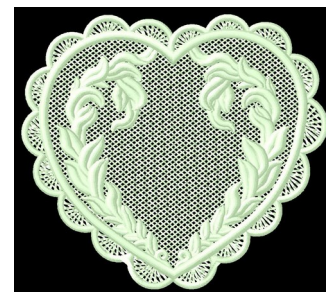

Name: FSL Heart Wreath

SKU: GSD01-FSL501R

Brand: Grand Slam Designs

Unique Colors: 13 (1 color Stops)

Unique Colors

| | Color Name (Color Code) | Manufacturer - Type |
|--|--|-----------------------------|
|  | Super White (1001) [No Color Selected] | madeira - rayon |
|  | Dusty Lilac (1263) [No Color Selected] | madeira - rayon |
|  | Crocus (286) | Exquisite - Polyester 1000m |

Complete Color Sequence

| # | | Color Name (Color Code) | Manufacturer - Type |
|---|---|--|--------------------------------|
| 1 |  | Super White (1001) [No Color Selected] | madeira - rayon |
| 2 |  | Super White (1001) [No Color Selected] | madeira - rayon |
| 3 |  | Crocus (286) | Exquisite - Polyester 1000m |