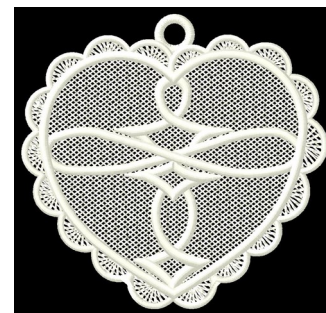

Name: FSL Heart Ornament

SKU: GSD01-FSL500R

Brand: Grand Slam Designs

Unique Colors: 13 (1 color Stops)

Unique Colors

	Color Name (Color Code)	Manufacturer - Type
	Super White (1001) [No Color Selected]	madeira - rayon
	Dusty Lilac (1263) [No Color Selected]	madeira - rayon
	Crocus (286)	Exquisite - Polyester 1000m

Complete Color Sequence

#		Color Name (Color Code)	Manufacturer - Type
1		Super White (1001) [No Color Selected]	madeira - rayon
2		Super White (1001) [No Color Selected]	madeira - rayon
3		Crocus (286)	Exquisite - Polyester 1000m