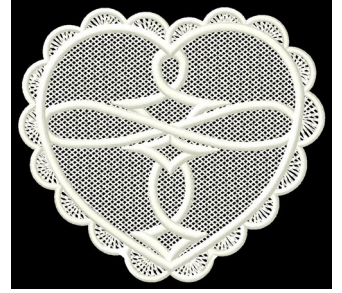

Name: FSL Heart

SKU: GSD01-FSL499R

Brand: Grand Slam Designs

Unique Colors: 13 (1 color Stops)

Unique Colors

	Color Name (Color Code)	Manufacturer - Type
	Super White (1001) [No Color Selected]	madeira - rayon
	Dusty Lilac (1263) [No Color Selected]	madeira - rayon
	Crocus (286)	Exquisite - Polyester 1000m

Complete Color Sequence

#		Color Name (Color Code)	Manufacturer - Type
1		Super White (1001) [No Color Selected]	madeira - rayon
2		Super White (1001) [No Color Selected]	madeira - rayon
3		Crocus (286)	Exquisite - Polyester 1000m