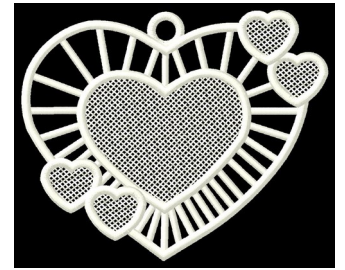

Name: FSL Hearts Ornament

SKU: GSD01-FSL494R

Brand: Grand Slam Designs

Unique Colors: 13 (1 color Stops)

Unique Colors

	Color Name (Color Code)	Manufacturer - Type
	Super White (1001) [No Color Selected]	madeira - rayon
	Dusty Lilac (1263) [No Color Selected]	madeira - rayon
	Crocus (286)	Exquisite - Polyester 1000m

Complete Color Sequence

#		Color Name (Color Code)	Manufacturer - Type
1		Super White (1001) [No Color Selected]	madeira - rayon
2		Super White (1001) [No Color Selected]	madeira - rayon
3		Crocus (286)	Exquisite - Polyester 1000m