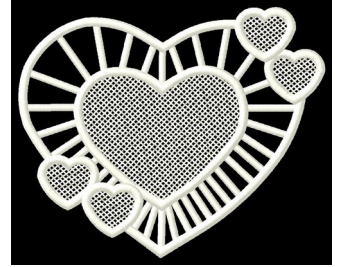

Name: FSL Heart with Hearts

SKU: GSD01-FSL493R

Brand: Grand Slam Designs

Unique Colors: 13 (1 color Stops)

Unique Colors

	Color Name (Color Code)	Manufacturer - Type
	Super White (1001) [No Color Selected]	madeira - rayon
	Dusty Lilac (1263) [No Color Selected]	madeira - rayon
	Crocus (286)	Exquisite - Polyester 1000m

Complete Color Sequence

#		Color Name (Color Code)	Manufacturer - Type
1		Super White (1001) [No Color Selected]	madeira - rayon
2		Super White (1001) [No Color Selected]	madeira - rayon
3		Crocus (286)	Exquisite - Polyester 1000m