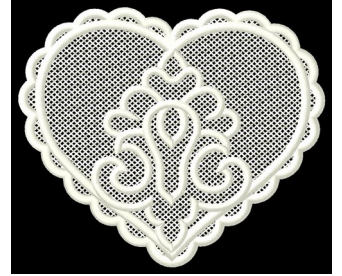

Name: FSL Heart

SKU: GSD01-FSL489R

Brand: Grand Slam Designs

Unique Colors: 13 (1 color Stops)

Unique Colors

	Color Name (Color Code)	Manufacturer - Type
	Super White (1001) [No Color Selected]	madeira - rayon
	Dusty Lilac (1263) [No Color Selected]	madeira - rayon
	Crocus (286)	Exquisite - Polyester 1000m

Complete Color Sequence

#		Color Name (Color Code)	Manufacturer - Type
1		Super White (1001) [No Color Selected]	madeira - rayon
2		Super White (1001) [No Color Selected]	madeira - rayon
3		Crocus (286)	Exquisite - Polyester 1000m