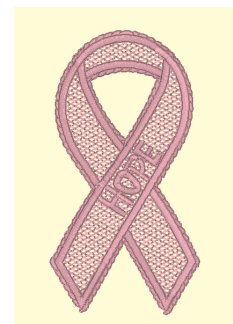

**Name:** FSL Hope Machine Embroidery Design

**SKU:** GSD01-FSL446R2

**Brand:** Grand Slam Designs

**Unique Colors:** 13 (1 color Stops)

## Unique Colors

|  | <b>Color Name (Color Code)</b>         | <b>Manufacturer - Type</b>  |
|--|--|-----------------------------|
|  | Super White (1001) [No Color Selected] | madeira - rayon             |
|  | Dusty Lilac (1263) [No Color Selected] | madeira - rayon             |
|  | Crocus (286)                           | Exquisite - Polyester 1000m |