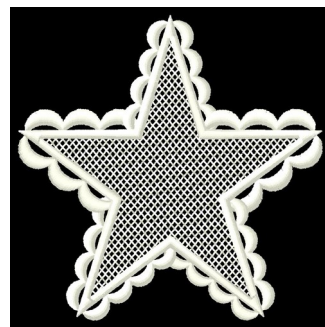

Name: FSL Blank Star Machine Embroidery Design

SKU: GSD01-FSL435R

Brand: Grand Slam Designs

Unique Colors: 13 (1 color Stops)

Unique Colors

	Color Name (Color Code)	Manufacturer - Type
	Super White (1001) [No Color Selected]	madeira - rayon
	Dusty Lilac (1263) [No Color Selected]	madeira - rayon
	Crocus (286)	Exquisite - Polyester 1000m

Complete Color Sequence

#		Color Name (Color Code)	Manufacturer - Type
1		Super White (1001) [No Color Selected]	madeira - rayon
2		Super White (1001) [No Color Selected]	madeira - rayon
3		Crocus (286)	Exquisite - Polyester 1000m