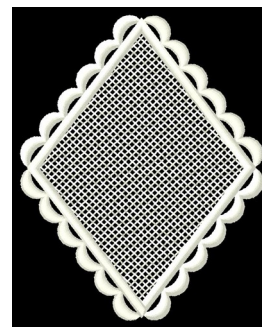

Name: FSL Blank Diamond Machine Embroidery Design

SKU: GSD01-FSL434R

Brand: Grand Slam Designs

Unique Colors: 13 (1 color Stops)

Unique Colors

	Color Name (Color Code)	Manufacturer - Type
	Super White (1001) [No Color Selected]	madeira - rayon
	Dusty Lilac (1263) [No Color Selected]	madeira - rayon
	Crocus (286)	Exquisite - Polyester 1000m

Complete Color Sequence

#		Color Name (Color Code)	Manufacturer - Type
1		Super White (1001) [No Color Selected]	madeira - rayon
2		Super White (1001) [No Color Selected]	madeira - rayon
3		Crocus (286)	Exquisite - Polyester 1000m