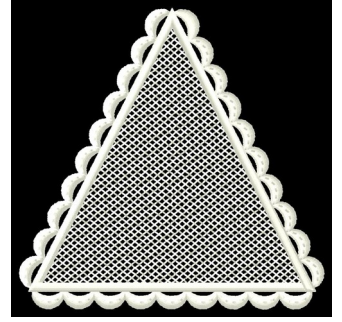

Name: FSL Blank Triangle

SKU: GSD01-FSL433R

Brand: Grand Slam Designs

Unique Colors: 13 (1 color Stops)

Unique Colors

	Color Name (Color Code)	Manufacturer - Type
	Super White (1001) [No Color Selected]	madeira - rayon
	Dusty Lilac (1263) [No Color Selected]	madeira - rayon
	Crocus (286)	Exquisite - Polyester 1000m

Complete Color Sequence

#		Color Name (Color Code)	Manufacturer - Type
1		Super White (1001) [No Color Selected]	madeira - rayon
2		Super White (1001) [No Color Selected]	madeira - rayon
3		Crocus (286)	Exquisite - Polyester 1000m