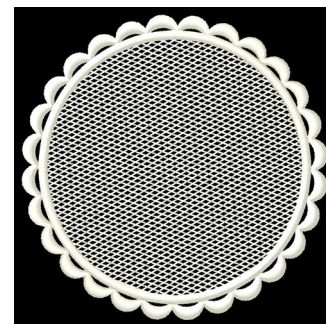

**Name:** FSL Blank Circle Machine Embroidery Design

**SKU:** GSD01-FSL432R

**Brand:** Grand Slam Designs

**Unique Colors:** 13 (1 color Stops)

## Unique Colors

	<b>Color Name (Color Code)</b>	<b>Manufacturer - Type</b>
	Super White (1001) [No Color Selected]	madeira - rayon
	Dusty Lilac (1263) [No Color Selected]	madeira - rayon
	Crocus (286)	Exquisite - Polyester 1000m

# Complete Color Sequence

#		Color Name (Color Code)	Manufacturer - Type
1		Super White (1001) [No Color Selected]	madeira - rayon
2		Super White (1001) [No Color Selected]	madeira - rayon
3		Crocus (286)	Exquisite - Polyester 1000m