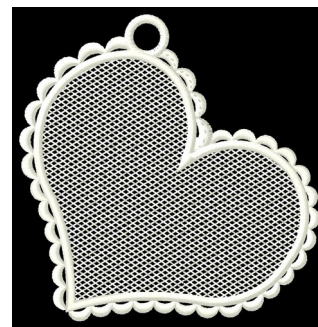

Name: FSL Blank Heart Ornament Machine
Embroidery Design

SKU: GSD01-FSL430R

Brand: Grand Slam Designs

Unique Colors: 13 (1 color Stops)

Unique Colors

	Color Name (Color Code)	Manufacturer - Type
	Super White (1001) [No Color Selected]	madeira - rayon
	Dusty Lilac (1263) [No Color Selected]	madeira - rayon
	Crocus (286)	Exquisite - Polyester 1000m

Complete Color Sequence

#		Color Name (Color Code)	Manufacturer - Type
1		Super White (1001) [No Color Selected]	madeira - rayon
2		Super White (1001) [No Color Selected]	madeira - rayon
3		Crocus (286)	Exquisite - Polyester 1000m