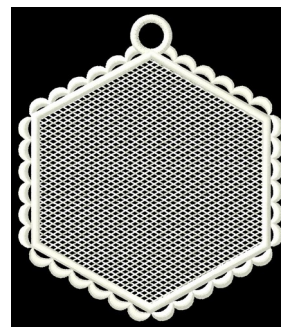

**Name:** FSL Blank Hexagon Ornament Machine  
Embroidery Design

**SKU:** GSD01-FSL429R

**Brand:** Grand Slam Designs

**Unique Colors:** 13 (1 color Stops)

## Unique Colors

	Color Name (Color Code)	Manufacturer - Type
	Super White (1001) [No Color Selected]	madeira - rayon
	Dusty Lilac (1263) [No Color Selected]	madeira - rayon
	Crocus (286)	Exquisite - Polyester 1000m

# Complete Color Sequence

#		Color Name (Color Code)	Manufacturer - Type
1		Super White (1001) [No Color Selected]	madeira - rayon
2		Super White (1001) [No Color Selected]	madeira - rayon
3		Crocus (286)	Exquisite - Polyester 1000m