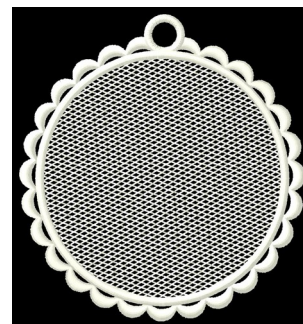

Name: FSL Blank Circle Ornament Machine
Embroidery Design

SKU: GSD01-FSL424R

Brand: Grand Slam Designs

Unique Colors: 13 (1 color Stops)

Unique Colors

	Color Name (Color Code)	Manufacturer - Type
	Super White (1001) [No Color Selected]	madeira - rayon
	Dusty Lilac (1263) [No Color Selected]	madeira - rayon
	Crocus (286)	Exquisite - Polyester 1000m

Complete Color Sequence

#		Color Name (Color Code)	Manufacturer - Type
1		Super White (1001) [No Color Selected]	madeira - rayon
2		Super White (1001) [No Color Selected]	madeira - rayon
3		Crocus (286)	Exquisite - Polyester 1000m