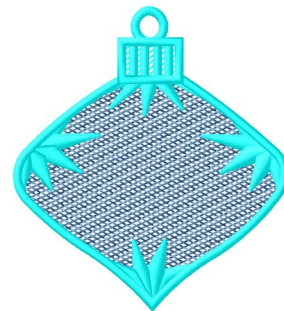

**Name:** Blue Hanging Ornament Machine  
Embroidery Design

**SKU:** GSD01-FSL422R

**Brand:** Grand Slam Designs

**Unique Colors:** 13 (2 color Stops)

## Unique Colors

	<b>Color Name (Color Code)</b>	<b>Manufacturer - Type</b>
	Super White (1001) [No Color Selected]	madeira - rayon
	Dusty Lilac (1263) [No Color Selected]	madeira - rayon
	Crocus (286)	Exquisite - Polyester 1000m

# Complete Color Sequence

#		Color Name (Color Code)	Manufacturer - Type
1		Super White (1001) [No Color Selected]	madeira - rayon
2		Super White (1001) [No Color Selected]	madeira - rayon
3		Crocus (286)	Exquisite - Polyester 1000m