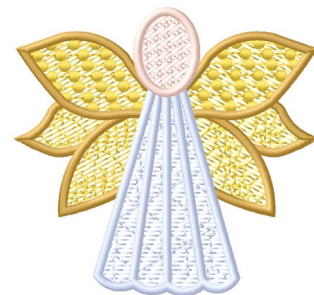

Name: Yellow Angel Machine Embroidery Design

SKU: GSD01-FSL390R

Brand: Grand Slam Designs

Unique Colors: 13 (4 color Stops)

Unique Colors

	Color Name (Color Code)	Manufacturer - Type
	Super White (1001) [No Color Selected]	madeira - rayon
	Dusty Lilac (1263) [No Color Selected]	madeira - rayon
	Crocus (286)	Exquisite - Polyester 1000m

Complete Color Sequence

#		Color Name (Color Code)	Manufacturer - Type
1		Super White (1001) [No Color Selected]	madeira - rayon
2		Super White (1001) [No Color Selected]	madeira - rayon
3		Crocus (286)	Exquisite - Polyester 1000m