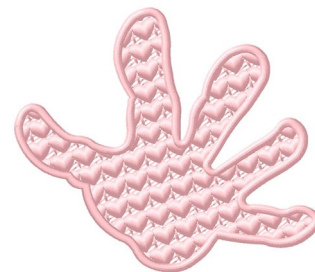

**Name:** FSL Hand Machine Embroidery Design

**SKU:** GSD01-FSL299R

**Brand:** Grand Slam Designs

**Unique Colors:** 13 (1 color Stops)

## Unique Colors

	<b>Color Name (Color Code)</b>	<b>Manufacturer - Type</b>
	Super White (1001) [No Color Selected]	madeira - rayon
	Dusty Lilac (1263) [No Color Selected]	madeira - rayon
	Crocus (286)	Exquisite - Polyester 1000m

# Complete Color Sequence

#		Color Name (Color Code)	Manufacturer - Type
1		Super White (1001) [No Color Selected]	madeira - rayon
2		Super White (1001) [No Color Selected]	madeira - rayon
3		Crocus (286)	Exquisite - Polyester 1000m