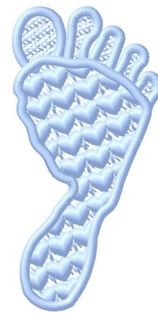

Name: FSL Foot Machine Embroidery Design

SKU: GSD01-FSL297R

Brand: Grand Slam Designs

Unique Colors: 13 (1 color Stops)

Unique Colors

	Color Name (Color Code)	Manufacturer - Type
	Super White (1001) [No Color Selected]	madeira - rayon
	Dusty Lilac (1263) [No Color Selected]	madeira - rayon
	Crocus (286)	Exquisite - Polyester 1000m

Complete Color Sequence

#		Color Name (Color Code)	Manufacturer - Type
1		Super White (1001) [No Color Selected]	madeira - rayon
2		Super White (1001) [No Color Selected]	madeira - rayon
3		Crocus (286)	Exquisite - Polyester 1000m