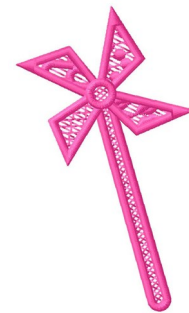

Name: FSL Pinwheel Machine Embroidery Design

SKU: GSD01-FSL291R

Brand: Grand Slam Designs

Unique Colors: 13 (1 color Stops)

Unique Colors

	Color Name (Color Code)	Manufacturer - Type
	Super White (1001) [No Color Selected]	madeira - rayon
	Dusty Lilac (1263) [No Color Selected]	madeira - rayon
	Crocus (286)	Exquisite - Polyester 1000m

Complete Color Sequence

#		Color Name (Color Code)	Manufacturer - Type
1		Super White (1001) [No Color Selected]	madeira - rayon
2		Super White (1001) [No Color Selected]	madeira - rayon
3		Crocus (286)	Exquisite - Polyester 1000m