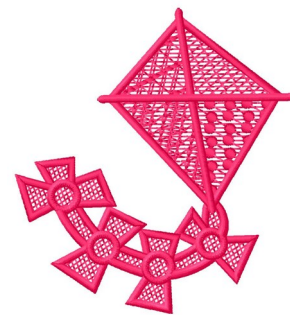

Name: FSL Kite

SKU: GSD01-FSL287R

Brand: Grand Slam Designs

Unique Colors: 13 (1 color Stops)

Unique Colors

	Color Name (Color Code)	Manufacturer - Type
	Super White (1001) [No Color Selected]	madeira - rayon
	Dusty Lilac (1263) [No Color Selected]	madeira - rayon
	Crocus (286)	Exquisite - Polyester 1000m

Complete Color Sequence

#		Color Name (Color Code)	Manufacturer - Type
1		Super White (1001) [No Color Selected]	madeira - rayon
2		Super White (1001) [No Color Selected]	madeira - rayon
3		Crocus (286)	Exquisite - Polyester 1000m