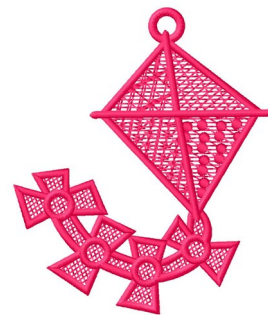

Name: FSL Kite Ornament Machine Embroidery Design

SKU: GSD01-FSL286R

Brand: Grand Slam Designs

Unique Colors: 13 (1 color Stops)

Unique Colors

	Color Name (Color Code)	Manufacturer - Type
	Super White (1001) [No Color Selected]	madeira - rayon
	Dusty Lilac (1263) [No Color Selected]	madeira - rayon
	Crocus (286)	Exquisite - Polyester 1000m

Complete Color Sequence

#		Color Name (Color Code)	Manufacturer - Type
1		Super White (1001) [No Color Selected]	madeira - rayon
2		Super White (1001) [No Color Selected]	madeira - rayon
3		Crocus (286)	Exquisite - Polyester 1000m