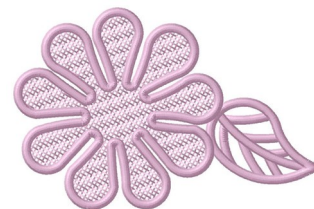

Name: FSL Flower

SKU: GSD01-FSL281R

Brand: Grand Slam Designs

Unique Colors: 13 (1 color Stops)

Unique Colors

	Color Name (Color Code)	Manufacturer - Type
	Super White (1001) [No Color Selected]	madeira - rayon
	Dusty Lilac (1263) [No Color Selected]	madeira - rayon
	Crocus (286)	Exquisite - Polyester 1000m

Complete Color Sequence

#		Color Name (Color Code)	Manufacturer - Type
1		Super White (1001) [No Color Selected]	madeira - rayon
2		Super White (1001) [No Color Selected]	madeira - rayon
3		Crocus (286)	Exquisite - Polyester 1000m