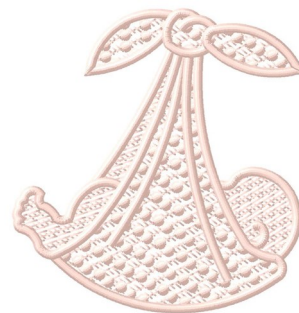

**Name:** FSL Baby Bundle Machine Embroidery Design

**SKU:** GSD01-FSL261R

**Brand:** Grand Slam Designs

**Unique Colors:** 13 (1 color Stops)

## Unique Colors

	<b>Color Name (Color Code)</b>	<b>Manufacturer - Type</b>
	Super White (1001) [No Color Selected]	madeira - rayon
	Dusty Lilac (1263) [No Color Selected]	madeira - rayon
	Crocus (286)	Exquisite - Polyester 1000m

# Complete Color Sequence

#		Color Name (Color Code)	Manufacturer - Type
1		Super White (1001) [No Color Selected]	madeira - rayon
2		Super White (1001) [No Color Selected]	madeira - rayon
3		Crocus (286)	Exquisite - Polyester 1000m