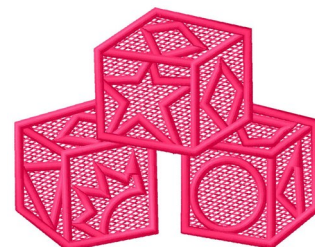

Name: FSL Blocks Machine Embroidery Design

SKU: GSD01-FSL249R

Brand: Grand Slam Designs

Unique Colors: 13 (1 color Stops)

Unique Colors

	Color Name (Color Code)	Manufacturer - Type
	Super White (1001) [No Color Selected]	madeira - rayon
	Dusty Lilac (1263) [No Color Selected]	madeira - rayon
	Crocus (286)	Exquisite - Polyester 1000m

Complete Color Sequence

#		Color Name (Color Code)	Manufacturer - Type
1		Super White (1001) [No Color Selected]	madeira - rayon
2		Super White (1001) [No Color Selected]	madeira - rayon
3		Crocus (286)	Exquisite - Polyester 1000m