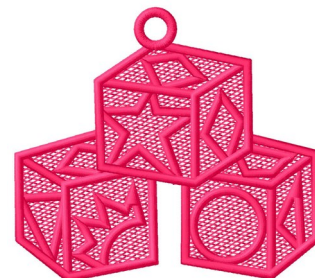

Name: FSL Block Ornament Machine
Embroidery Design

SKU: GSD01-FSL248R

Brand: Grand Slam Designs

Unique Colors: 13 (1 color Stops)

Unique Colors

	Color Name (Color Code)	Manufacturer - Type
	Super White (1001) [No Color Selected]	madeira - rayon
	Dusty Lilac (1263) [No Color Selected]	madeira - rayon
	Crocus (286)	Exquisite - Polyester 1000m

Complete Color Sequence

#		Color Name (Color Code)	Manufacturer - Type
1		Super White (1001) [No Color Selected]	madeira - rayon
2		Super White (1001) [No Color Selected]	madeira - rayon
3		Crocus (286)	Exquisite - Polyester 1000m