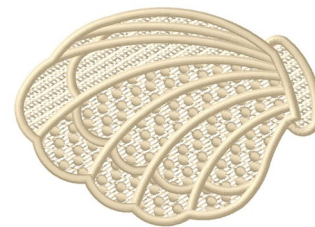

**Name:** FSL Shell Machine Embroidery Design

**SKU:** GSD01-FSL241R

**Brand:** Grand Slam Designs

**Unique Colors:** 13 (1 color Stops)

## Unique Colors

	<b>Color Name (Color Code)</b>	<b>Manufacturer - Type</b>
	Super White (1001) [No Color Selected]	madeira - rayon
	Dusty Lilac (1263) [No Color Selected]	madeira - rayon
	Crocus (286)	Exquisite - Polyester 1000m

# Complete Color Sequence

#		Color Name (Color Code)	Manufacturer - Type
1		Super White (1001) [No Color Selected]	madeira - rayon
2		Super White (1001) [No Color Selected]	madeira - rayon
3		Crocus (286)	Exquisite - Polyester 1000m