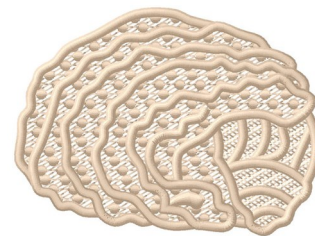

Name: FSL Oyster Machine Embroidery Design

SKU: GSD01-FSL231R

Brand: Grand Slam Designs

Unique Colors: 13 (1 color Stops)

Unique Colors

	Color Name (Color Code)	Manufacturer - Type
	Super White (1001) [No Color Selected]	madeira - rayon
	Dusty Lilac (1263) [No Color Selected]	madeira - rayon
	Crocus (286)	Exquisite - Polyester 1000m

Complete Color Sequence

#		Color Name (Color Code)	Manufacturer - Type
1		Super White (1001) [No Color Selected]	madeira - rayon
2		Super White (1001) [No Color Selected]	madeira - rayon
3		Crocus (286)	Exquisite - Polyester 1000m