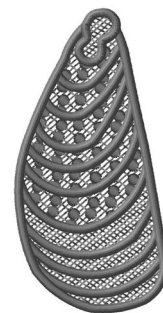

**Name:** FSL Mussle Machine Embroidery Design

**SKU:** GSD01-FSL229R

**Brand:** Grand Slam Designs

**Unique Colors:** 13 (1 color Stops)

## Unique Colors

	<b>Color Name (Color Code)</b>	<b>Manufacturer - Type</b>
	Super White (1001) [No Color Selected]	madeira - rayon
	Dusty Lilac (1263) [No Color Selected]	madeira - rayon
	Crocus (286)	Exquisite - Polyester 1000m

# Complete Color Sequence

#		Color Name (Color Code)	Manufacturer - Type
1		Super White (1001) [No Color Selected]	madeira - rayon
2		Super White (1001) [No Color Selected]	madeira - rayon
3		Crocus (286)	Exquisite - Polyester 1000m