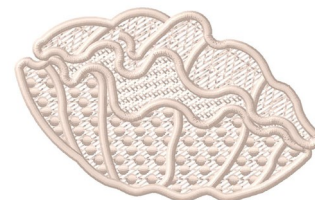

**Name:** FSL Giant Clam Machine Embroidery Design

**SKU:** GSD01-FSL225R

**Brand:** Grand Slam Designs

**Unique Colors:** 13 (1 color Stops)

## Unique Colors

	<b>Color Name (Color Code)</b>	<b>Manufacturer - Type</b>
	Super White (1001) [No Color Selected]	madeira - rayon
	Dusty Lilac (1263) [No Color Selected]	madeira - rayon
	Crocus (286)	Exquisite - Polyester 1000m

# Complete Color Sequence

#		Color Name (Color Code)	Manufacturer - Type
1		Super White (1001) [No Color Selected]	madeira - rayon
2		Super White (1001) [No Color Selected]	madeira - rayon
3		Crocus (286)	Exquisite - Polyester 1000m