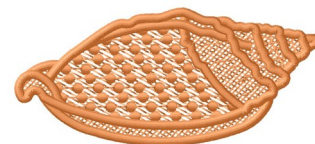

Name: FSL Ear Shell Machine Embroidery Design

SKU: GSD01-FSL223R

Brand: Grand Slam Designs

Unique Colors: 13 (1 color Stops)

Unique Colors

	Color Name (Color Code)	Manufacturer - Type
	Super White (1001) [No Color Selected]	madeira - rayon
	Dusty Lilac (1263) [No Color Selected]	madeira - rayon
	Crocus (286)	Exquisite - Polyester 1000m

Complete Color Sequence

#		Color Name (Color Code)	Manufacturer - Type
1		Super White (1001) [No Color Selected]	madeira - rayon
2		Super White (1001) [No Color Selected]	madeira - rayon
3		Crocus (286)	Exquisite - Polyester 1000m