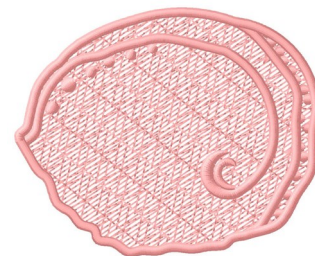

**Name:** FSL Abalone Machine Embroidery Design

**SKU:** GSD01-FSL217R

**Brand:** Grand Slam Designs

**Unique Colors:** 13 (1 color Stops)

## Unique Colors

	<b>Color Name (Color Code)</b>	<b>Manufacturer - Type</b>
	Super White (1001) [No Color Selected]	madeira - rayon
	Dusty Lilac (1263) [No Color Selected]	madeira - rayon
	Crocus (286)	Exquisite - Polyester 1000m

# Complete Color Sequence

#		Color Name (Color Code)	Manufacturer - Type
1		Super White (1001) [No Color Selected]	madeira - rayon
2		Super White (1001) [No Color Selected]	madeira - rayon
3		Crocus (286)	Exquisite - Polyester 1000m