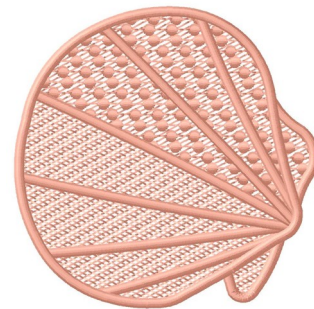

Name: FSL Scallops Machine Embroidery Design

SKU: GSD01-FSL203R

Brand: Grand Slam Designs

Unique Colors: 13 (1 color Stops)

Unique Colors

	Color Name (Color Code)	Manufacturer - Type
	Super White (1001) [No Color Selected]	madeira - rayon
	Dusty Lilac (1263) [No Color Selected]	madeira - rayon
	Crocus (286)	Exquisite - Polyester 1000m

Complete Color Sequence

#		Color Name (Color Code)	Manufacturer - Type
1		Super White (1001) [No Color Selected]	madeira - rayon
2		Super White (1001) [No Color Selected]	madeira - rayon
3		Crocus (286)	Exquisite - Polyester 1000m