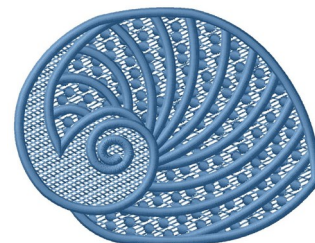

**Name:** FSL Periwinkle Shell

**SKU:** GSD01-FSL197R

**Brand:** Grand Slam Designs

**Unique Colors:** 13 (1 color Stops)

## Unique Colors

	<b>Color Name (Color Code)</b>	<b>Manufacturer - Type</b>
	Super White (1001) [No Color Selected]	madeira - rayon
	Dusty Lilac (1263) [No Color Selected]	madeira - rayon
	Crocus (286)	Exquisite - Polyester 1000m

# Complete Color Sequence

#		Color Name (Color Code)	Manufacturer - Type
1		Super White (1001) [No Color Selected]	madeira - rayon
2		Super White (1001) [No Color Selected]	madeira - rayon
3		Crocus (286)	Exquisite - Polyester 1000m